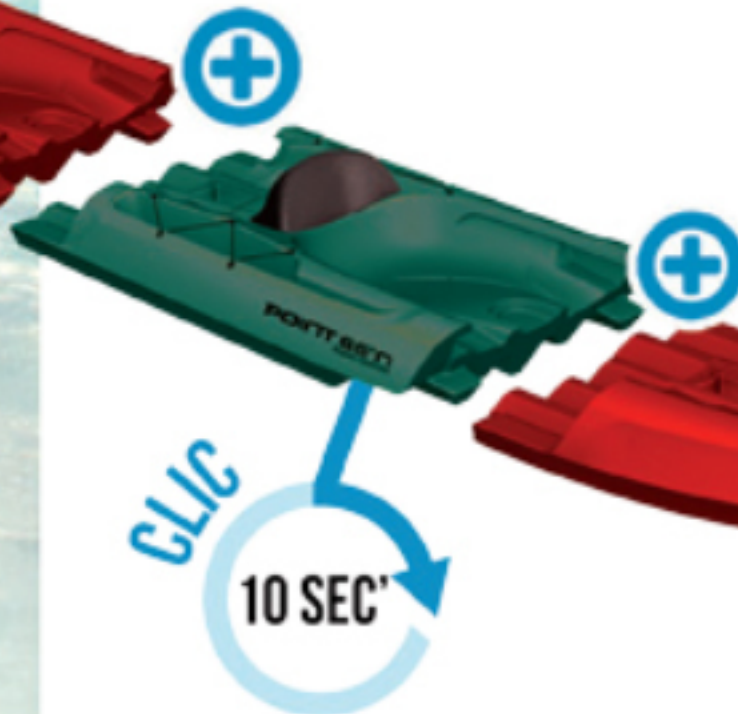

Tequila!

by Point65 Sweden

TRANSPORTABLE

FUN!

MODULE

FIABLE

SUNRISE

STABLE